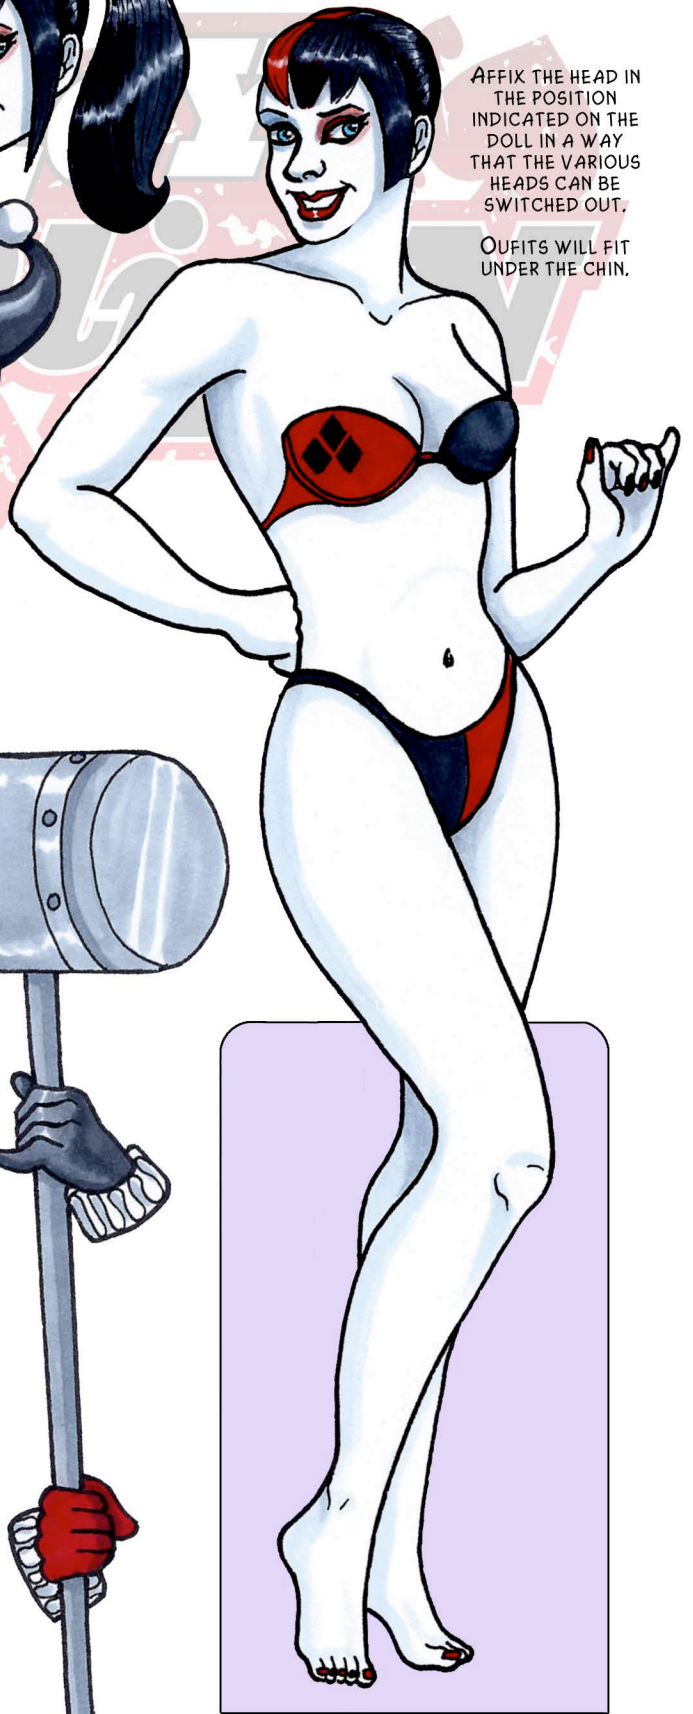

THIS HEAD DESIGN IS BASED ON A DESIGN BY AMANDA CONNER AND CHAD HARDIN FOR HARLEY QUINN VOL. 2, No. 1 (2014)

AFFIX THE HEAD IN THE POSITION INDICATED ON THE DOLL IN A WAY THAT THE VARIOUS HEADS CAN BE SWITCHED OUT.

OUTFITS WILL FIT UNDER THE CHIN.

HARLEQUIN HARLEY AND HER HAMMER ARE BASED ON A DESIGN BY BRUCE TIMM RENDERED BY YVEL GUICHET IN BATMAN: HARLEY QUINN (1999)

HARLEY QUINN WAS CREATED BY PAUL DINI & BRUCE TIMM AND IS THE PROPERTY OF DC COMICS