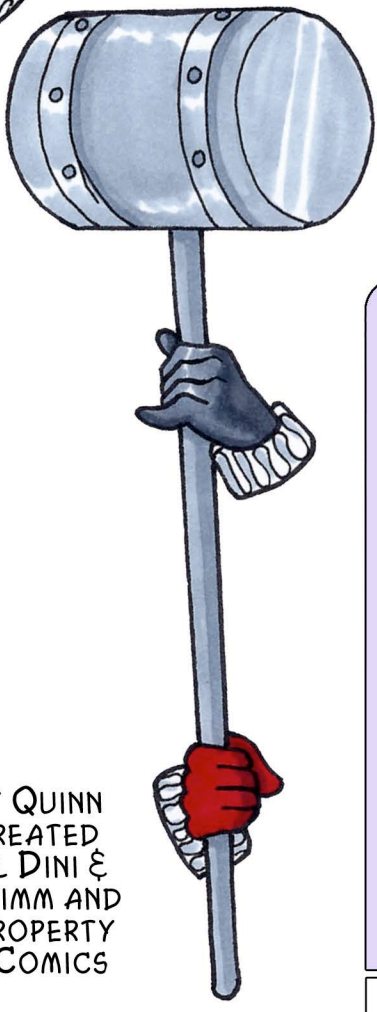

THIS HEAD DESIGN IS BASED ON A DESIGN BY AMANDA CONNER AND CHAD HARDIN FOR HARLEY QUINN VOL. 2, No. 1 (2014)

AFFIX THE HEAD IN THE POSITION INDICATED ON THE DOLL IN A WAY THAT THE VARIOUS HEADS CAN BE SWITCHED OUT.

OUTFITS WILL FIT UNDER THE CHIN.

HARLEQUIN HARLEY AND HER HAMMER ARE BASED ON A DESIGN BY BRUCE TIMM RENDERED BY YVEL GUICHET IN BATMAN: HARLEY QUINN (1999)

HARLEY QUINN WAS CREATED BY PAUL DINI & BRUCE TIMM AND IS THE PROPERTY OF DC COMICS

HARLEY QUINN

FOR MORE COMIC BOOK-THEMED PAPER DOLLS VISIT: [HTTP://POPCULTURE.LOOKINGLAND.COM](http://popculture.lookingland.com)

HARLEY QUINN SERIES PLATE No. 1