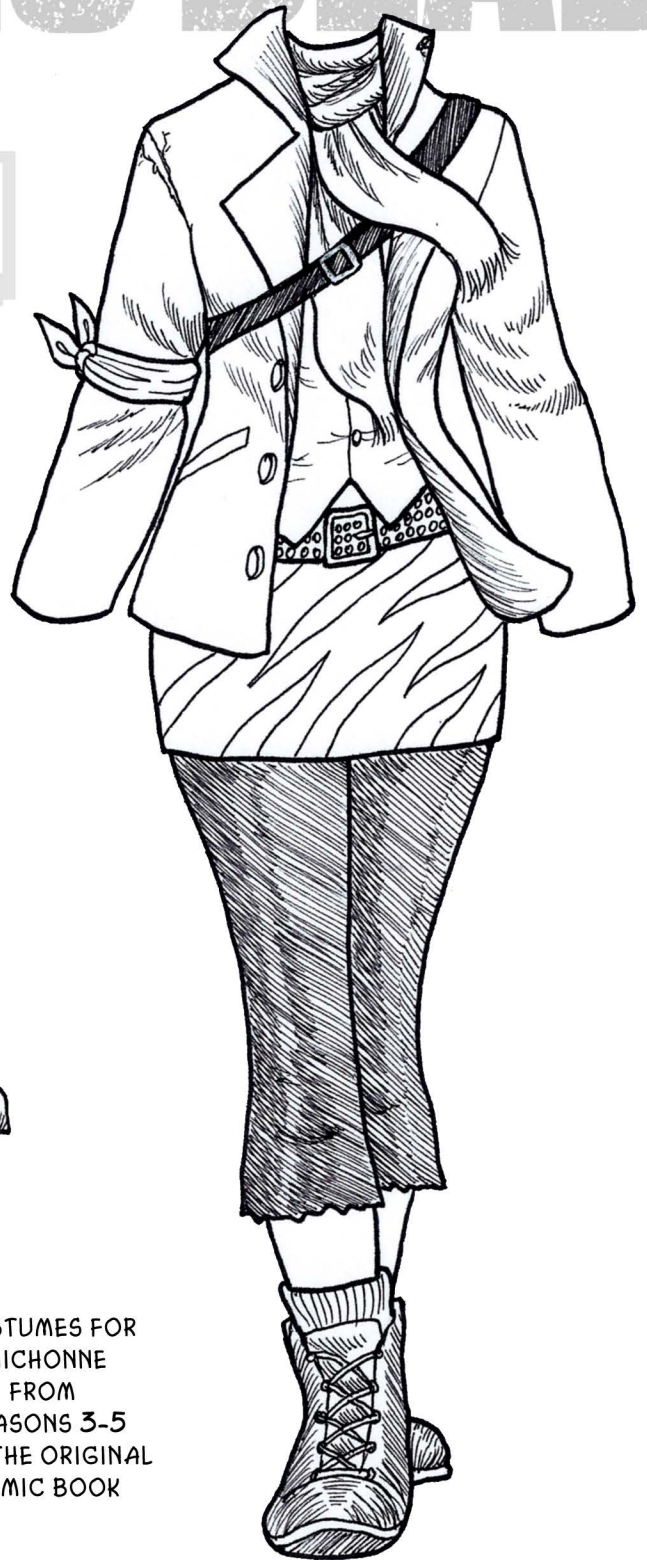

# THE WALKING DEAD

COSTUMES FOR  
MICHONNE  
FROM  
SEASONS 3-5  
AND THE ORIGINAL  
COMIC BOOK