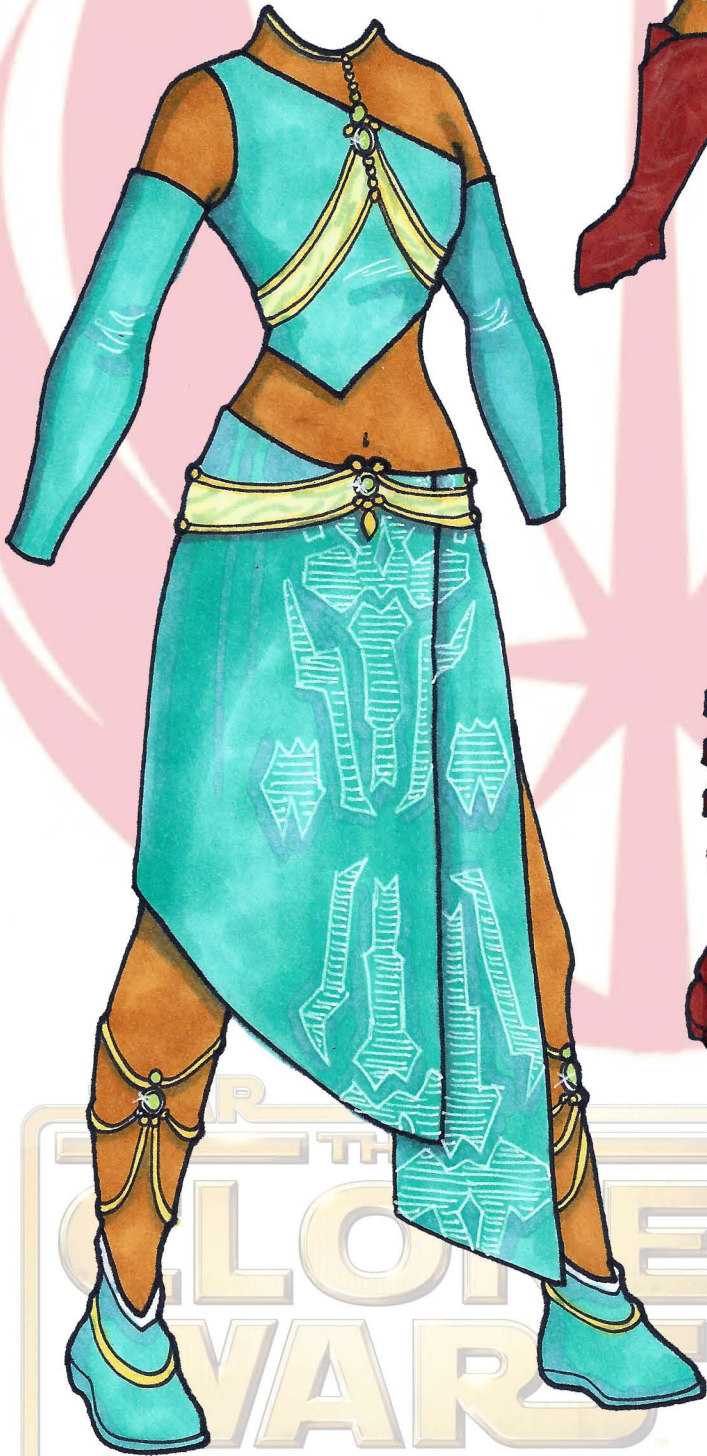

FOR PERSONAL AMUSEMENT ONLY; DO NOT REPRODUCE FOR PROFIT

GLUE THE HEAD IN PLACE OVER THE ONE ATTACHED, LEAVING THE CHIN AND LEKKU LOOSE SO THAT COSTUMES CAN FIT UNDERNEATH.

AHSOKA TANO WAS CREATED BY GEORGE LUCAS, AND IS THE PROPERTY OF DISNEY & LUCASFILM, LTD.

ORIGINAL COSTUME AND LIGHT SABERS

AHSOKA TANO

ARTWORK © 2016 ~ ELENA CARRILLO ~ POPCULTURE.LOOKINGLAND.COM

FOR PERSONAL AMUSEMENT ONLY; DO NOT REPRODUCE FOR PROFIT

SLAVE COSTUME  
AND  
SEASON THREE  
CHANGE OF  
REGULAR  
EVERYDAY  
WEAR