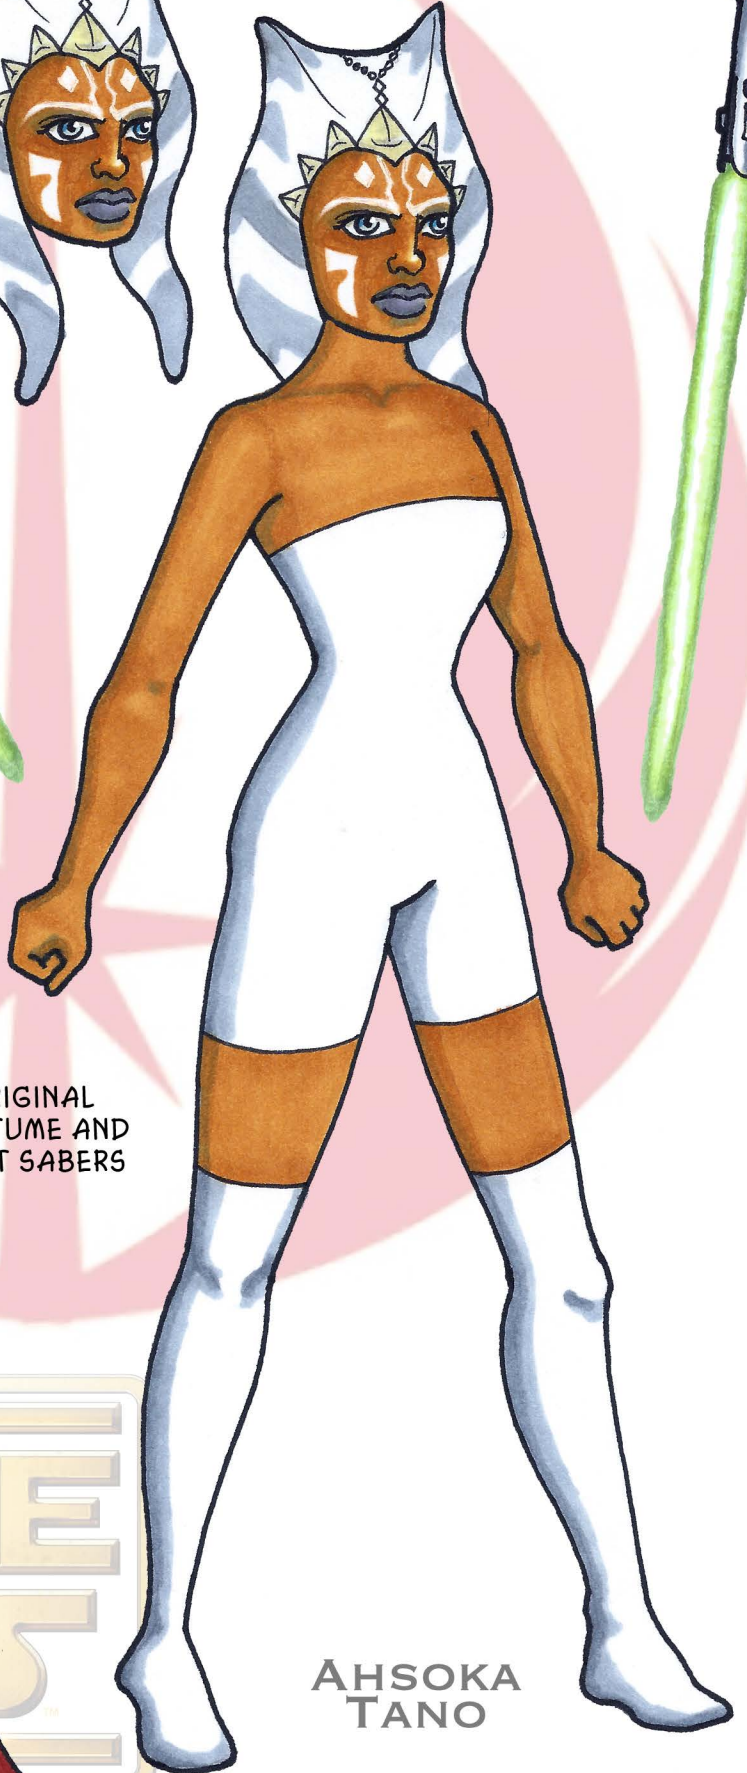

FOR PERSONAL AMUSEMENT ONLY; DO NOT REPRODUCE FOR PROFIT

GLUE THE HEAD IN PLACE OVER THE ONE ATTACHED, LEAVING THE CHIN AND LEKKU LOOSE SO THAT COSTUMES CAN FIT UNDERNEATH.

AHSOKA TANO WAS CREATED BY GEORGE LUCAS, AND IS THE PROPERTY OF DISNEY & LUCASFILM, LTD.

ORIGINAL COSTUME AND LIGHT SABERS

AHSOKA TANO

ARTWORK © 2016 ~ ELENA CARRILLO ~ POPCULTURE.LOOKINGLAND.COM

FOR PERSONAL AMUSEMENT ONLY; DO NOT REPRODUCE FOR PROFIT

SLAVE COSTUME  
AND  
SEASON THREE  
CHANGE OF  
REGULAR  
EVERYDAY  
WEAR