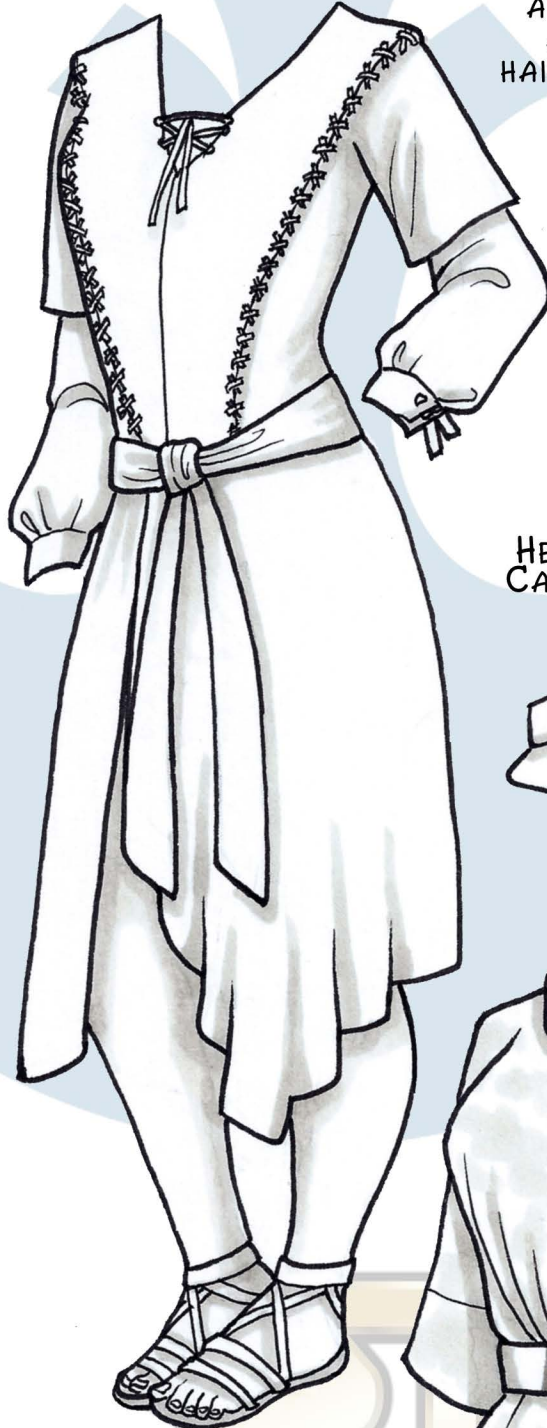

FOR PERSONAL AMUSEMENT ONLY; DO NOT REPRODUCE FOR PROFIT

REBEL ALLIANCE UNIFORM

RETURN OF THE JEDI [1983]

EWOK VILLAGE ATTIRE AND HAIRSTYLE

ENDOR HELMET AND CAMOUFLAGE

ATTACH THE HEADS IN A WAY THAT LEAVES THE CHINS LOOSE. SEE BLOG FOR SUGGESTIONS.