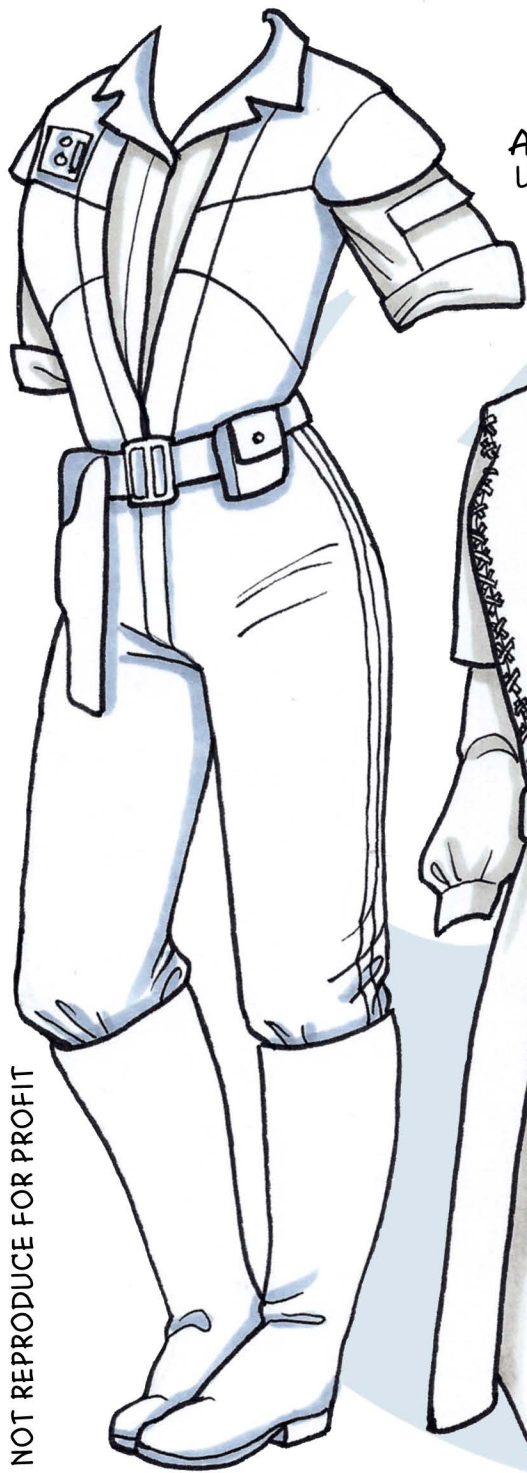

FOR PERSONAL AMUSEMENT ONLY; DO NOT REPRODUCE FOR PROFIT

REBEL ALLIANCE UNIFORM

RETURN OF THE JEDI [1983]

EWOK VILLAGE ATTIRE AND HAIRSTYLE

ENDOR HELMET AND CAMOUFLAGE

ATTACH THE HEADS IN A WAY THAT LEAVES THE CHINS LOOSE. SEE BLOG FOR SUGGESTIONS.