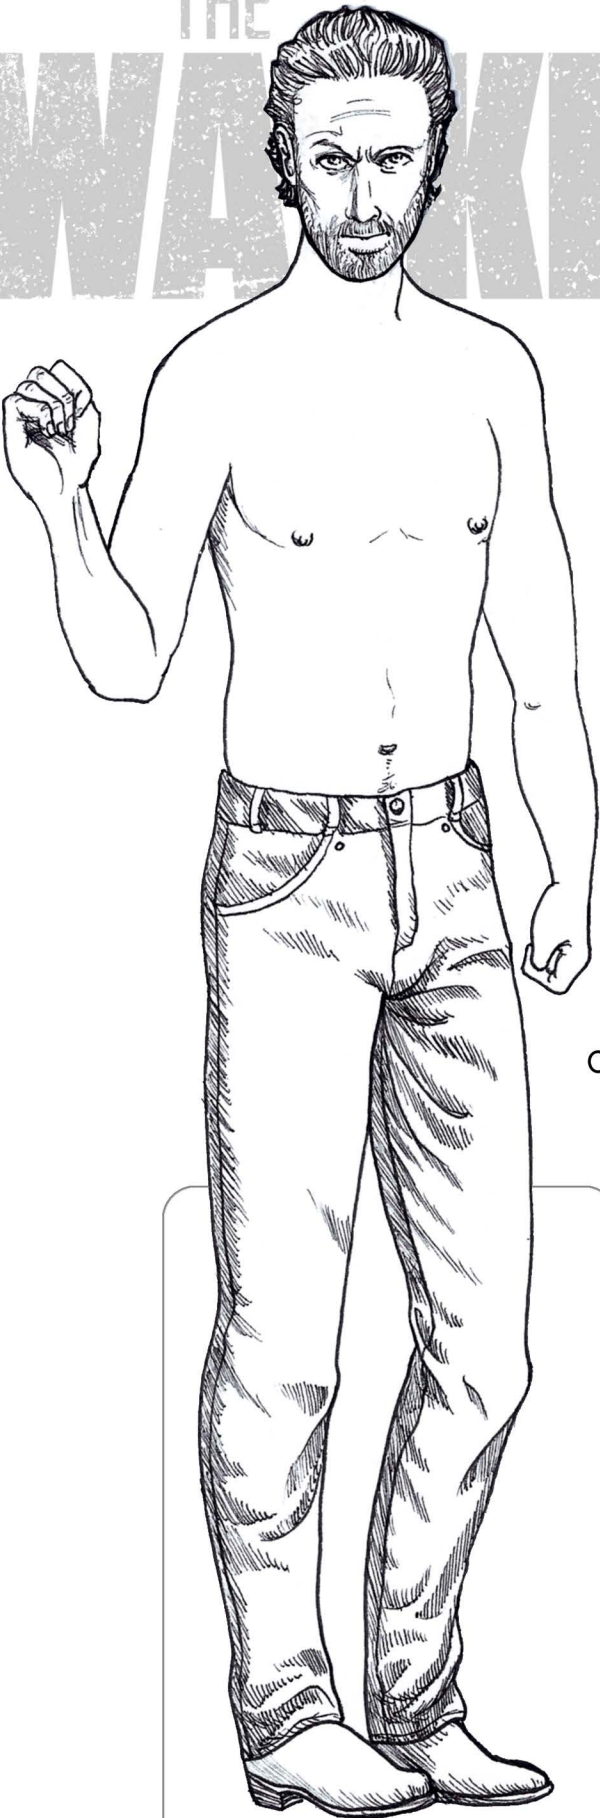

THE WALKING DEAD

RICK GRIMES

SHERIFF'S UNIFORM FROM SEASON ONE

RICK GRIMES
CREATED BY
ROBERT KIRKMAN,
TONY MOORE, &
CHARLIE ADLARD, AS
PORTRAYED BY
ANDREW LINCOLN