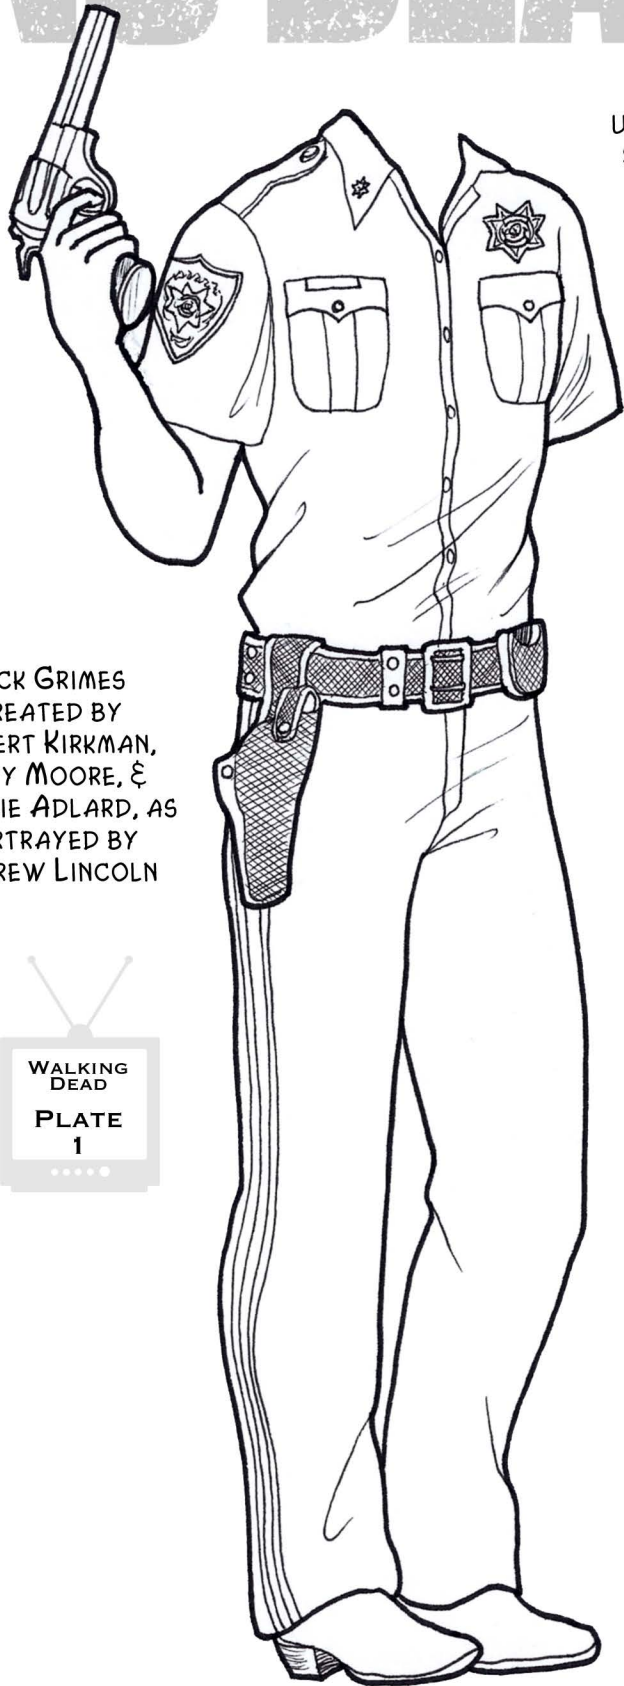

THE WALKING DEAD

RICK GRIMES

SHERIFF'S UNIFORM FROM SEASON ONE

RICK GRIMES
CREATED BY
ROBERT KIRKMAN,
TONY MOORE, &
CHARLIE ADLARD, AS
PORTRAYED BY
ANDREW LINCOLN