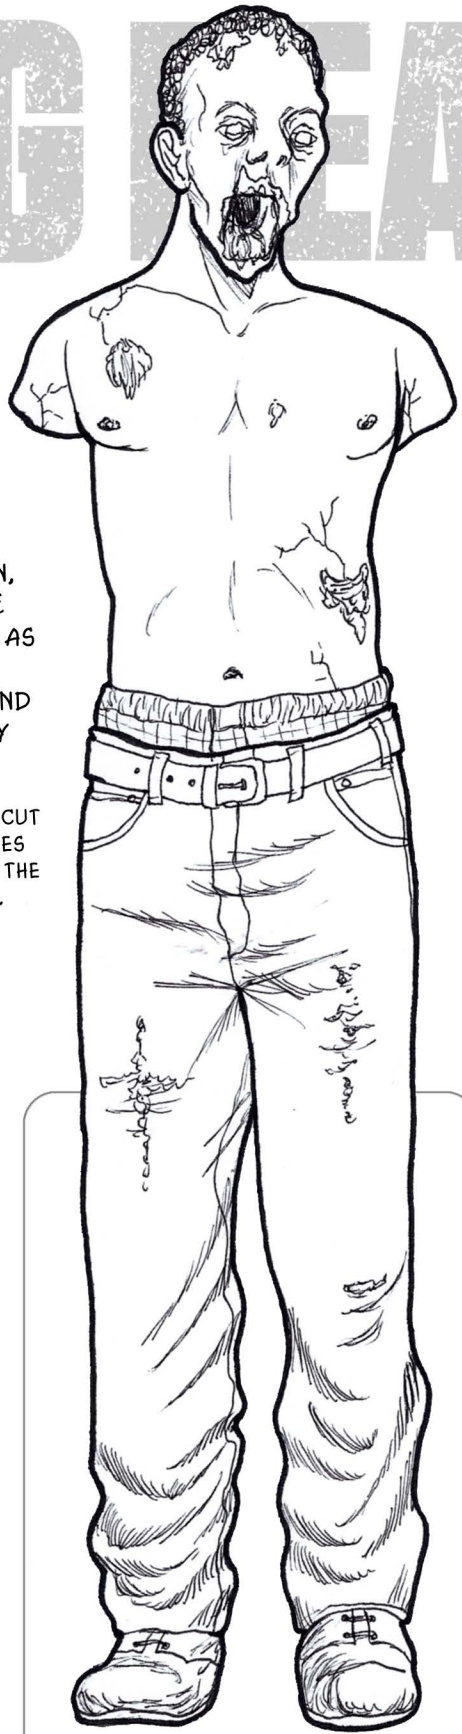

# THE WALKING DEAD

WALKING  
DEAD  
PLATE  
4

CREATED BY  
ROBERT KIRKMAN,  
TONY MOORE, &  
CHARLIE ADLARD, AS  
PORTRAYED BY  
THESHAY WEST AND  
MOSES MOSELEY

TO ATTACH COLLARS, CUT  
ON HEAVY BLACK LINES  
AND AFFIX CHAINS TO THE  
LARGE NECK RINGS.

WALKER MIKE

WALKER TERRY

FOR PERSONAL AMUSEMENT ONLY; DO NOT REPRODUCE FOR PROFIT

ARTWORK © 2015 ~ ELENA CARRILLO ~ POPCULTURE.LOOKINGLAND.COM