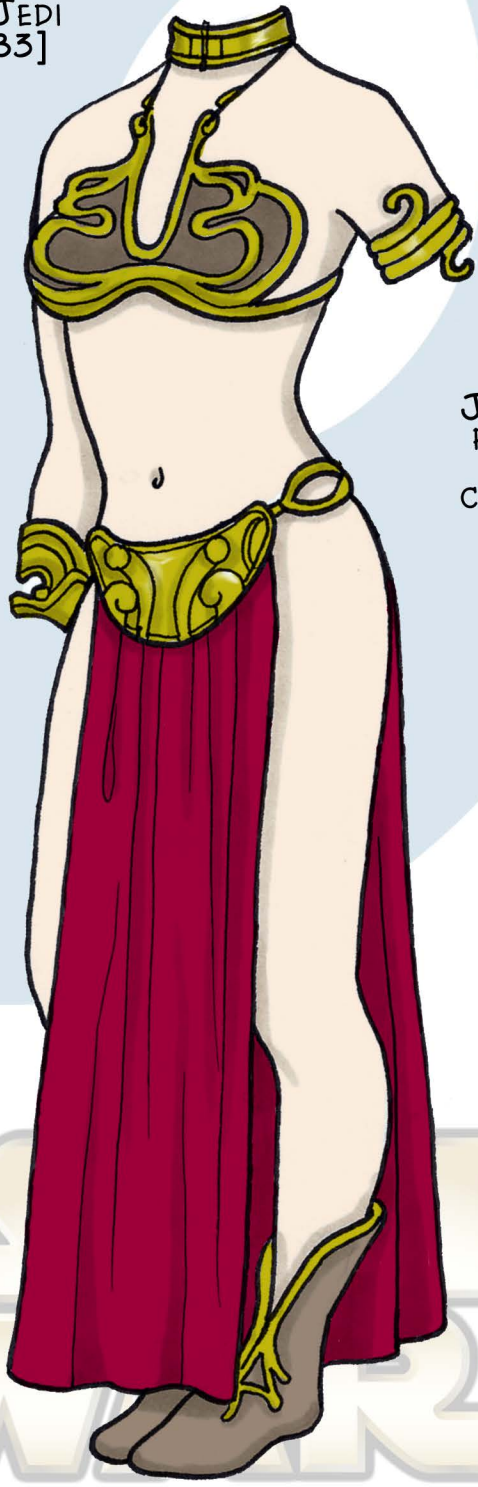

ATTACH THE HEADS IN A WAY THAT LEAVES THE CHINS LOOSE. SEE BLOG FOR SUGGESTIONS.

LEIA ORGANA IS PORTRAYED BY CARRIE FISHER, CREATED BY GEORGE LUCAS, AND IS THE PROPERTY OF DISNEY & LUCASFILM, LTD.

RETURN OF THE JEDI [1983]

JABBA'S PALACE SLAVE COSTUME

BOUNTY HUNTER BOUSHH HELMET AND COSTUME

LEIA ORGANA

FOR PERSONAL AMUSEMENT ONLY; DO NOT REPRODUCE FOR PROFIT

ARTWORK © 2016 ~ ELENA CARRILLO ~ POPCULTURE.LOOKINGLAND.COM