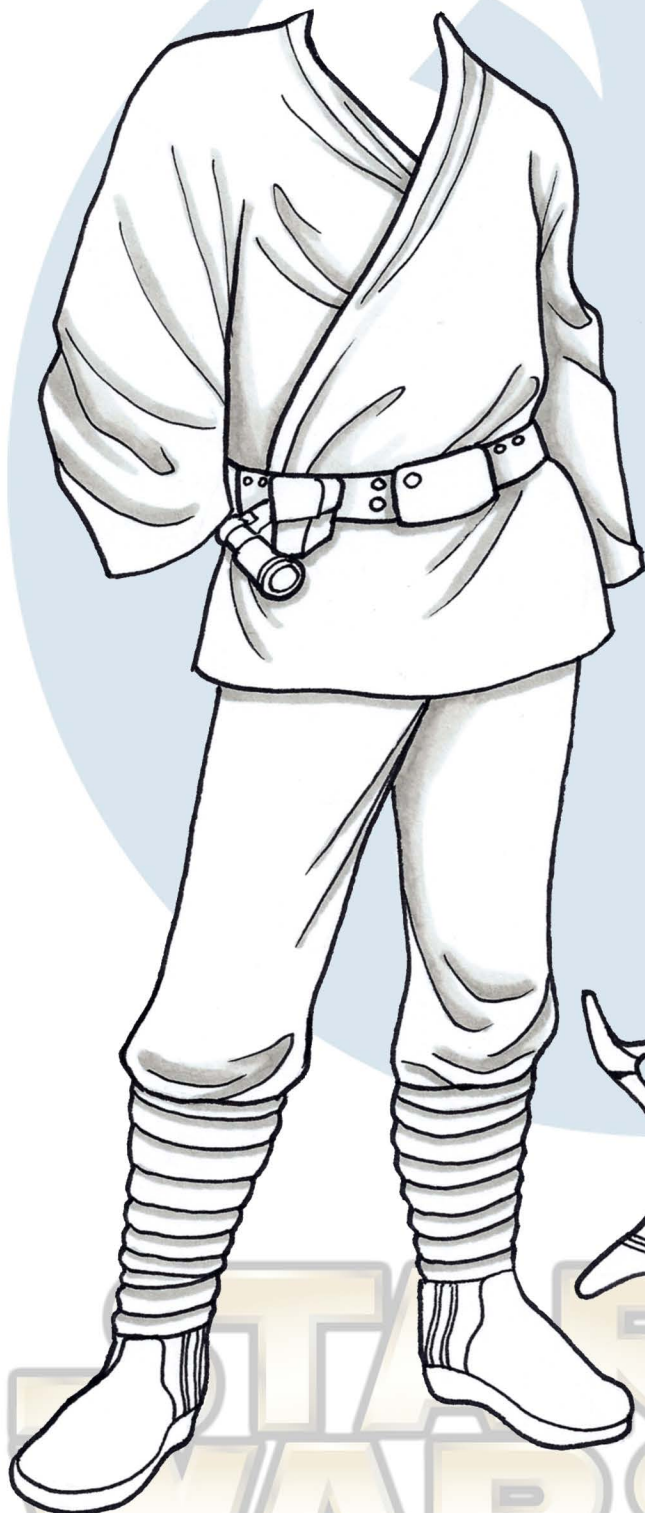

LUKE SKYWALKER IS PORTRAYED BY MARK HAMILL, CREATED BY GEORGE LUCAS, AND IS THE PROPERTY OF DISNEY & LUCASFILM, LTD.

TATOOINE OUTFIT AND RIFLE FOR SHOOTING WOMP RATS AND TUSKEN RAIDERS:

A NEW HOPE [1977]

ATTACH THE HEAD IN A WAY THAT LEAVES THE CHIN LOOSE. SEE BLOG FOR SUGGESTIONS.

LUKE SKYWALKER

FOR PERSONAL AMUSEMENT ONLY; DO NOT REPRODUCE FOR PROFIT

ARTWORK © 2016 ~ ELENA CARRILLO ~ POPCULTURELOOKINGLAND.COM