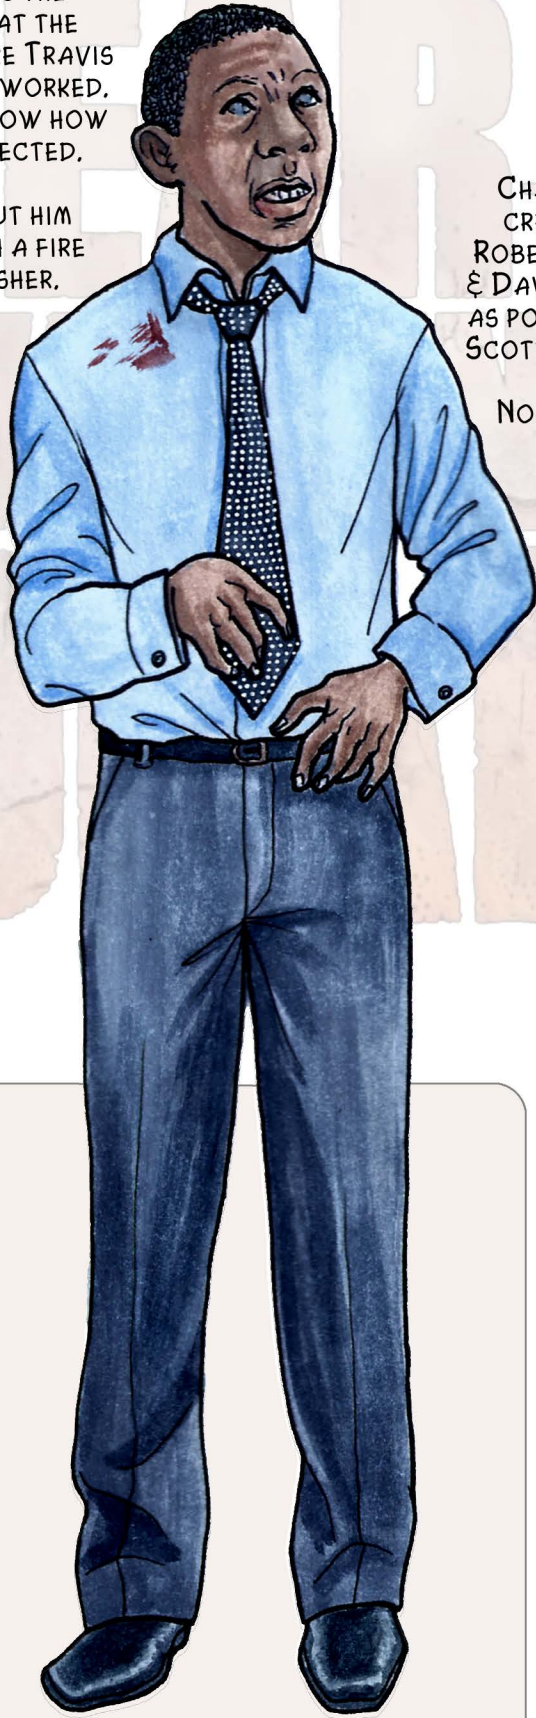

ARTIE WAS THE PRINCIPAL AT THE SCHOOL WHERE TRAVIS AND MADDIE WORKED. WE DON'T KNOW HOW HE WAS INFECTED.

MADDIE PUT HIM DOWN WITH A FIRE EXTINGUISHER.

INFECTED ARTIE

CHARACTERS
CREATED BY
ROBERT KIRKMAN
& DAVE ERICKSON
AS PORTRAYED BY
SCOTT LAWRENCE
AND
NOAH BEGGS

PETER WAS ONE OF THE CLARKS' NEIGHBORS. WE DON'T KNOW HOW HE WAS INFECTED.

AFTER MUNCHING HIS WAY THROUGH THE NEIGHBORHOOD, HE WAS PUT DOWN BY DANIEL WITH A SHOTGUN.

INFECTED PETER