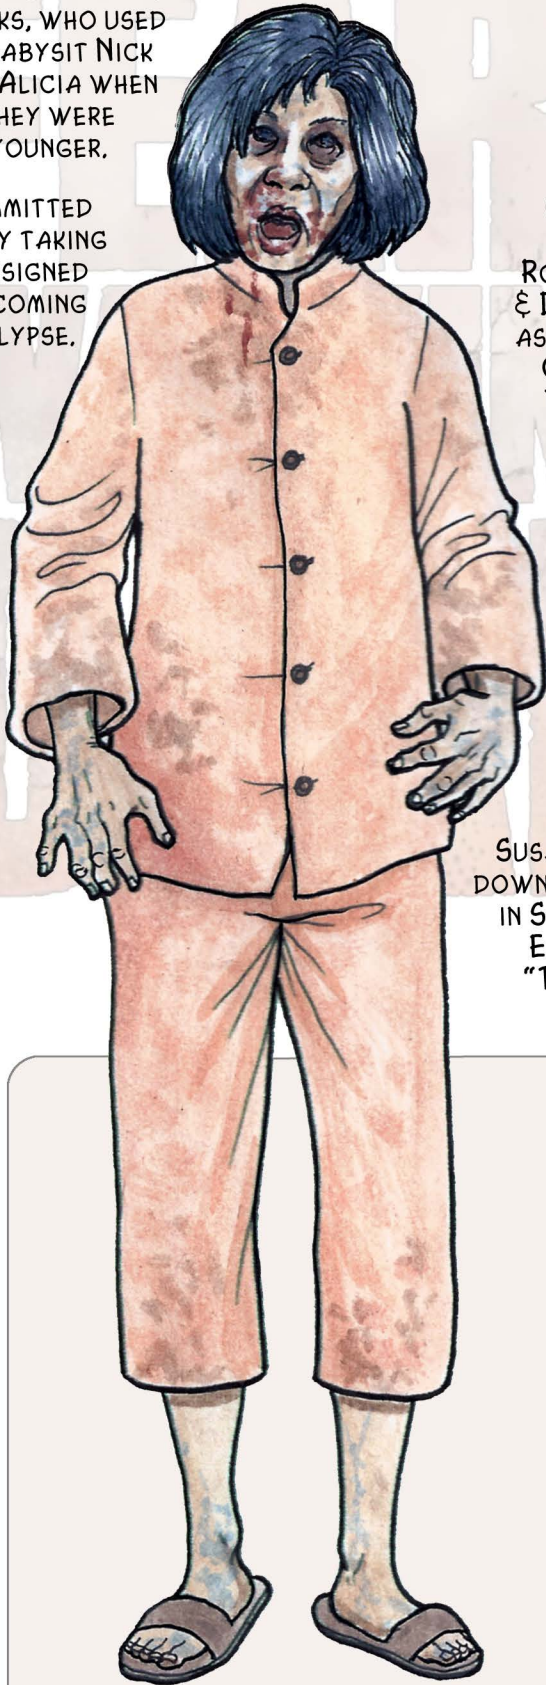

SUSAN TRAN WAS A NEIGHBOR TO THE CLARKS, WHO USED TO BABYSIT NICK AND ALICIA WHEN THEY WERE YOUNGER.

SHE COMMITTED SUICIDE BY TAKING PILLS, RESIGNED TO THE COMING APOCALYPSE.

SUSAN WAS PUT DOWN BY THE ARMY IN SEASON ONE EPISODE 3 "THE DOG"

INFECTED SUSAN

CHARACTERS CREATED BY ROBERT KIRKMAN & DAVE ERICKSON AS PORTRAYED BY CICI LAU AND TAMMY NERA

KIMBERLY WORKED AT DELUX DONUTS. SHE APPEARS TO HAVE TURNED AFTER BEING BITTEN ON THE ARM.

KIMBERLY IS PUT DOWN BY THE ARMY IN SEASON ONE EPISODE 5 "COBALT"

INFECTED KIMBERLY