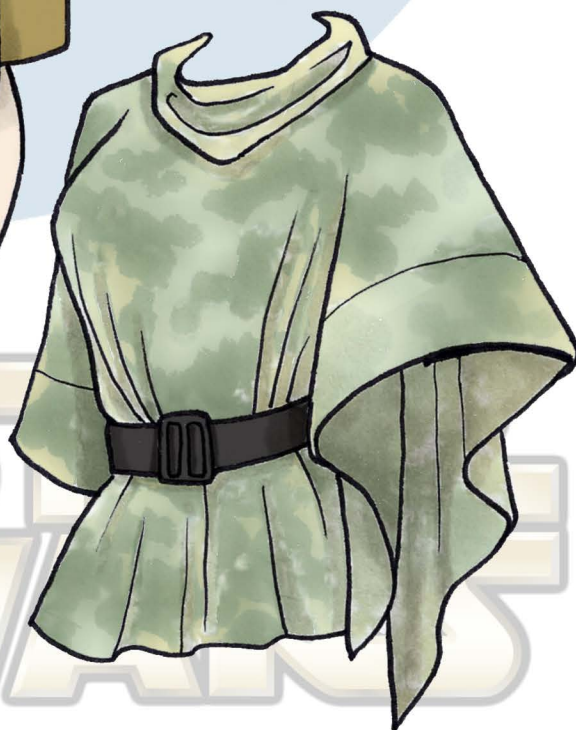

REBEL ALLIANCE UNIFORM

RETURN OF THE JEDI [1983]

EWOK VILLAGE ATTIRE AND HAIRSTYLE

ENDOR HELMET AND CAMOUFLAGE

ATTACH THE HEADS IN A WAY THAT LEAVES THE CHINS LOOSE. SEE BLOG FOR SUGGESTIONS.

LEIA ORGANA IS PORTRAYED BY CARRIE FISHER, CREATED BY GEORGE LUCAS, AND IS THE PROPERTY OF DISNEY & LUCASFILM, LTD.