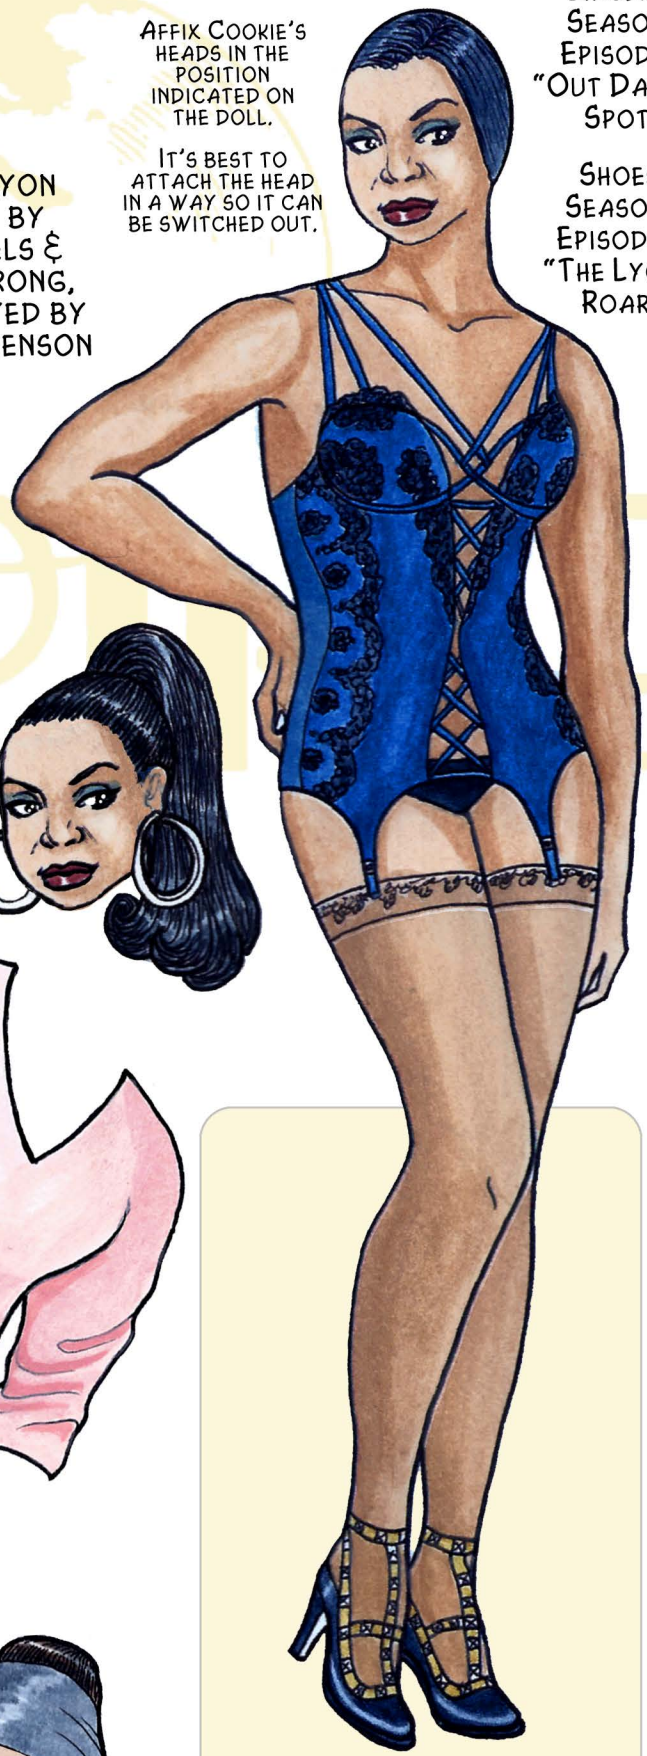

COOKIE LYON  
 CREATED BY  
 LEE DANIELS &  
 DANNY STRONG,  
 AS PORTRAYED BY  
 TARAJI P. HENSON

AFFIX COOKIE'S  
 HEADS IN THE  
 POSITION  
 INDICATED ON  
 THE DOLL.  
 IT'S BEST TO  
 ATTACH THE HEAD  
 IN A WAY SO IT CAN  
 BE SWITCHED OUT.

LINGERIE:  
 SEASON 1  
 EPISODE 6  
 "OUT DAMNED  
 SPOT"  
 SHOES:  
 SEASON 1  
 EPISODE 8  
 "THE LYON'S  
 ROAR"

PRINT DRESS & FUR:  
 SEASON 1  
 EPISODE 1  
 "PILOT"

LOUNGE  
 WEAR &  
 SLIPPERS:  
 SEASON 1  
 EPISODE 1  
 "PILOT"