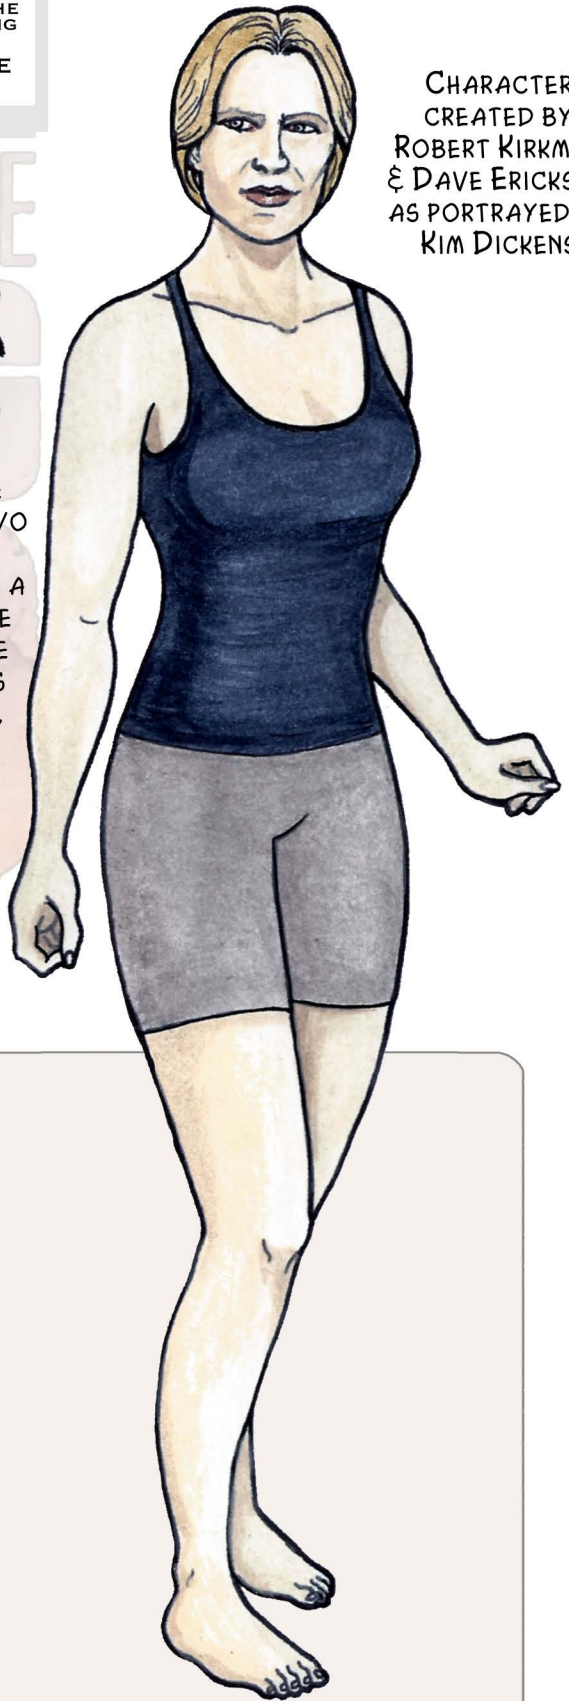

FEAR THE
WALKING
DEAD
PLATE
1

CHARACTER
CREATED BY
ROBERT KIRKMAN
& DAVE ERICKSON
AS PORTRAYED BY
KIM DICKENS

MADISON CLARK IS THE WIDOWED MOTHER OF TWO TEENAGERS (NICK AND ALICIA). SHE WORKED AS A HIGH SCHOOL GUIDANCE COUNSELOR BEFORE THE APOCALYPSE. TRAVIS IS HER LIVE-IN BOYFRIEND.

WEAPONS OF CHOICE:
FIRE EXTINGUISHER,
BALL PEEN HAMMER

MADISON CLARK

FOR PERSONAL AMUSEMENT ONLY; DO NOT REPRODUCE FOR PROFIT

ARTWORK © 2015 ~ ELENA CARRILLO ~ POPCULTURE.LOOKINGLAND.COM