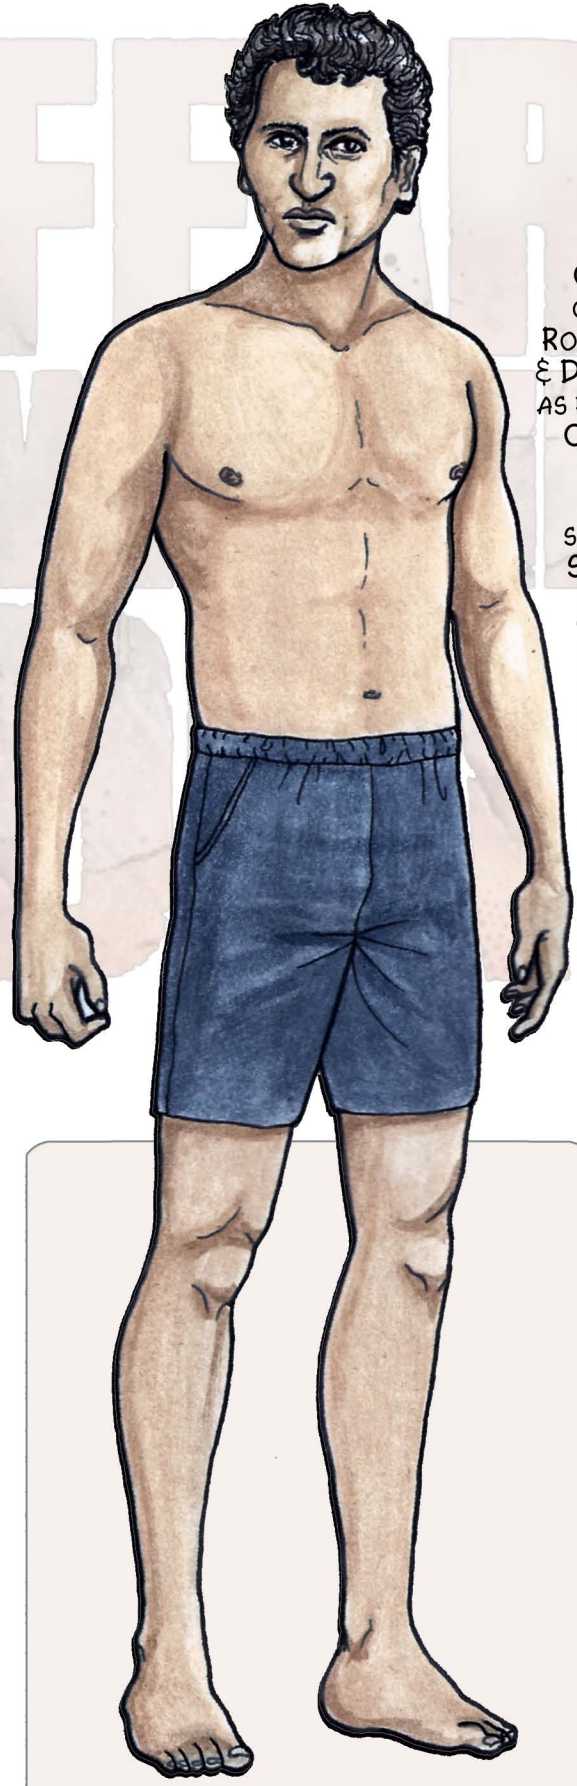

CHARACTER  
CREATED BY  
ROBERT KIRKMAN  
& DAVE ERICKSON  
AS PORTRAYED BY  
CLIFF CURTIS

RUNNING  
SHORTS FROM  
SEASON ONE  
EPISODE 4  
"NOT FADE  
AWAY"

TRAVIS MANAWA IS AN  
ENGLISH HIGH SCHOOL  
TEACHER WHO IS DATING  
MADISON CLARK AND  
JUST RECENTLY MOVED IN  
WITH HER AND HER  
CHILDREN.

HE IS DIVORCED FROM  
LIZA ORTIZ, WITH WHOM  
HE HAS A SON, CHRIS.

JACKET, SHIRT,  
JEANS, AND  
WORKBOOTS  
FROM  
EPISODE 1  
"PILOT"

WEAPONS OF CHOICE:  
NONE, BUT HE NEARLY  
BEAT SOMEONE TO DEATH  
WITH HIS HANDS AND HE  
ALSO SHOT LIZA IN THE  
HEAD WITH A HANDGUN.

TRAVIS MANAWA